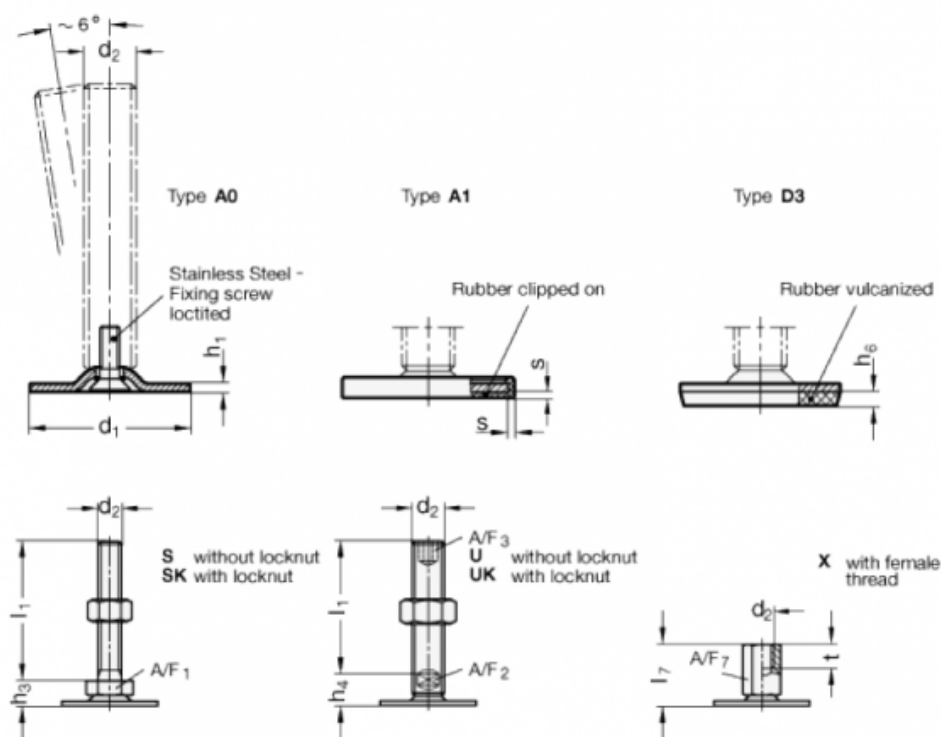

Data Sheet

Article number: 204050M16150A1UK

Description: E+G levelling foot
GN 40-50-M16-150-A1-UK

Note: UK With nut, Hexagon socket at the top, Wrench flat at the bottom

Measures

A/F2 = 12
A/F3 = 8
d1 = 50
d2 = M16
h1 = 2.5
h4 = 17
h6 =
l1 = 150

s = 1.5